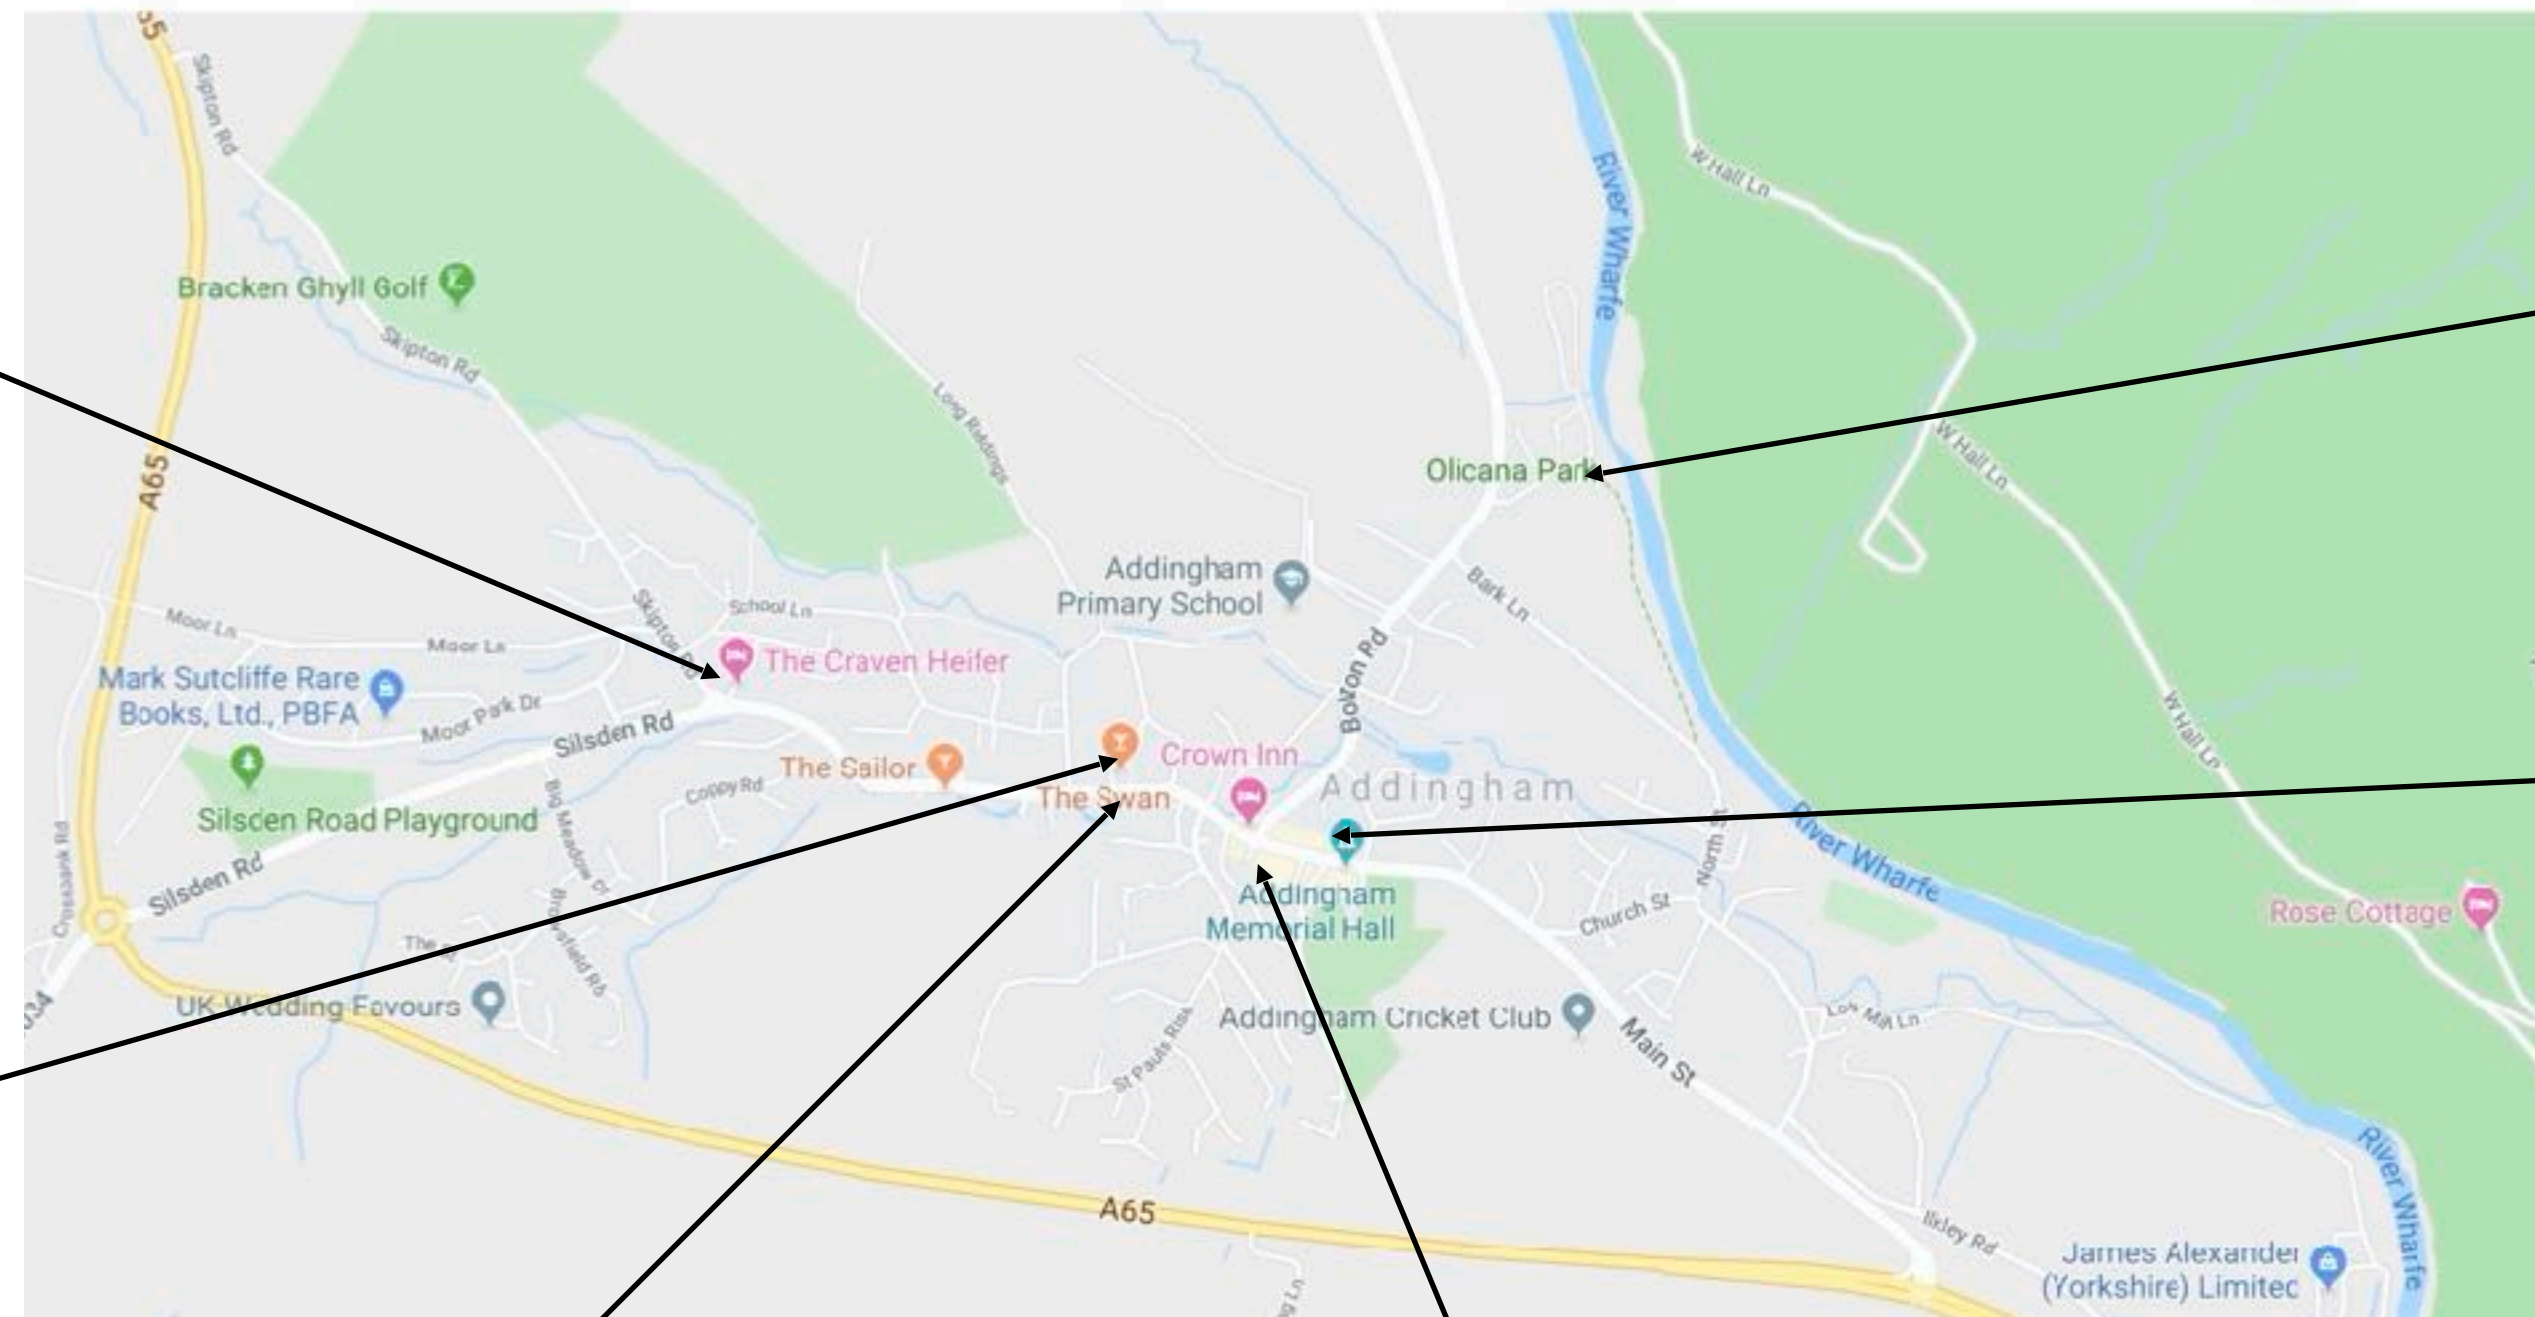

Google Maps

Craven Heifer
water

Hamiltons
water

Pura Ikley
all your refill needs!

Swan
water

Ginger Plum
water

The Sandwich Shop
water

The village could save **c20,000** plastic bottles per annum
if 1 in 10 used water bottles!